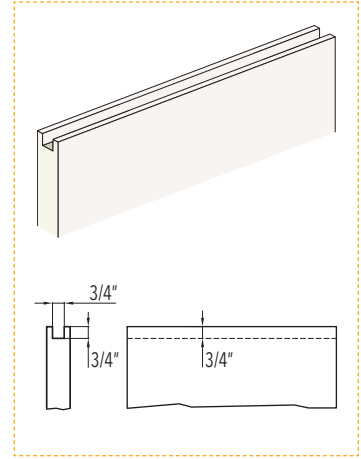

H1 Height is determined from Intended Finished Floor Level NOT the subfloor level.
R.O. = F.S.+1/2" for width and H1+1/4" for height

DOOR PANEL		SYSTEMS FOR SINGLE DOOR			
DW	DH	Overall Dimensions			
		F.S. x H1 (FRAME SIZE)	R.O. x R.O. (ROUGH OPENING)	A	B
24"	80" / 84" / 90" / 96" / 108" / 120"	54" x 82-3/4" / 86-3/4" / 92-3/4" / 98-3/4" / 110-3/4" / 122-3/4"	54-1/2" x 83" / 87" / 93" / 99" / 111" / 123"	23"	29"
26"	80" / 84" / 90" / 96" / 108" / 120"	60" x 82-3/4" / 86-3/4" / 92-3/4" / 98-3/4" / 110-3/4" / 122-3/4"	60-1/2" x 83" / 87" / 93" / 99" / 111" / 123"	25"	33"
28"	80" / 84" / 90" / 96" / 108" / 120"	62" x 82-3/4" / 86-3/4" / 92-3/4" / 98-3/4" / 110-3/4" / 122-3/4"	62-1/2" x 83" / 87" / 93" / 99" / 111" / 123"	27"	33"
30"	80" / 84" / 90" / 96" / 108" / 120"	68" x 82-3/4" / 86-3/4" / 92-3/4" / 98-3/4" / 110-3/4" / 122-3/4"	68-1/2" x 83" / 87" / 93" / 99" / 111" / 123"	29"	37"
32"	80" / 84" / 90" / 96" / 108" / 120"	70" x 82-3/4" / 86-3/4" / 92-3/4" / 98-3/4" / 110-3/4" / 122-3/4"	70-1/2" x 83" / 87" / 93" / 99" / 111" / 123"	31"	37"
34"	80" / 84" / 90" / 96" / 108" / 120"	76" x 82-3/4" / 86-3/4" / 92-3/4" / 98-3/4" / 110-3/4" / 122-3/4"	76-1/2" x 83" / 87" / 93" / 99" / 111" / 123"	33"	41"
36"	80" / 84" / 90" / 96" / 108" / 120"	78" x 82-3/4" / 86-3/4" / 92-3/4" / 98-3/4" / 110-3/4" / 122-3/4"	78-1/2" x 83" / 87" / 93" / 99" / 111" / 123"	35"	41"
42"	80" / 84" / 90" / 96" / 108" / 120"	92" x 82-3/4" / 86-3/4" / 92-3/4" / 98-3/4" / 110-3/4" / 122-3/4"	92-1/2" x 83" / 87" / 93" / 99" / 111" / 123"	41"	49"
48"	80" / 84" / 90" / 96" / 108" / 120"	102" x 82-3/4" / 86-3/4" / 92-3/4" / 98-3/4" / 110-3/4" / 122-3/4"	102-1/2" x 83" / 87" / 93" / 99" / 111" / 123"	47"	53"