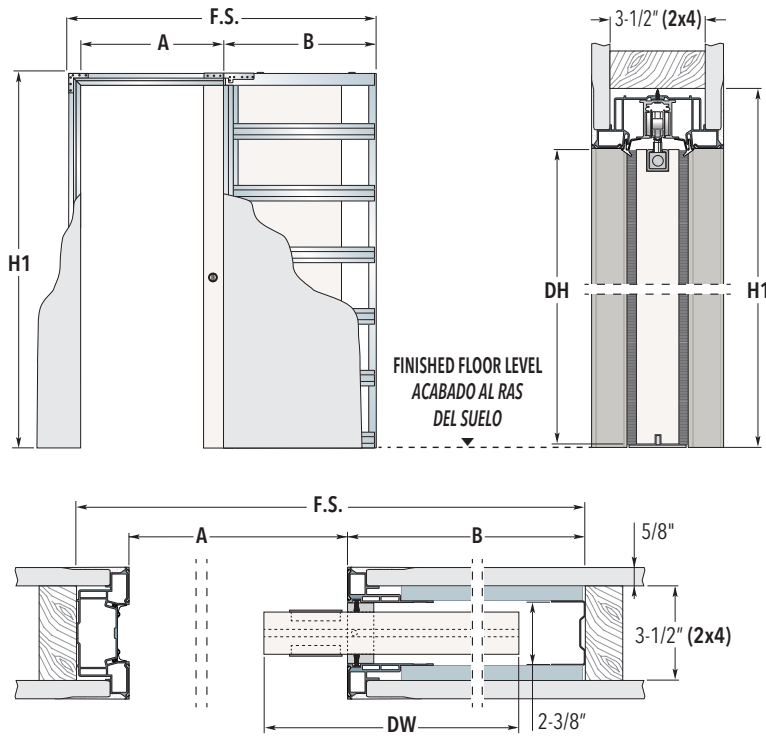

ECLISSE SYNTESIS® SLIDE SINGLE 2x4

DIMENSIONS