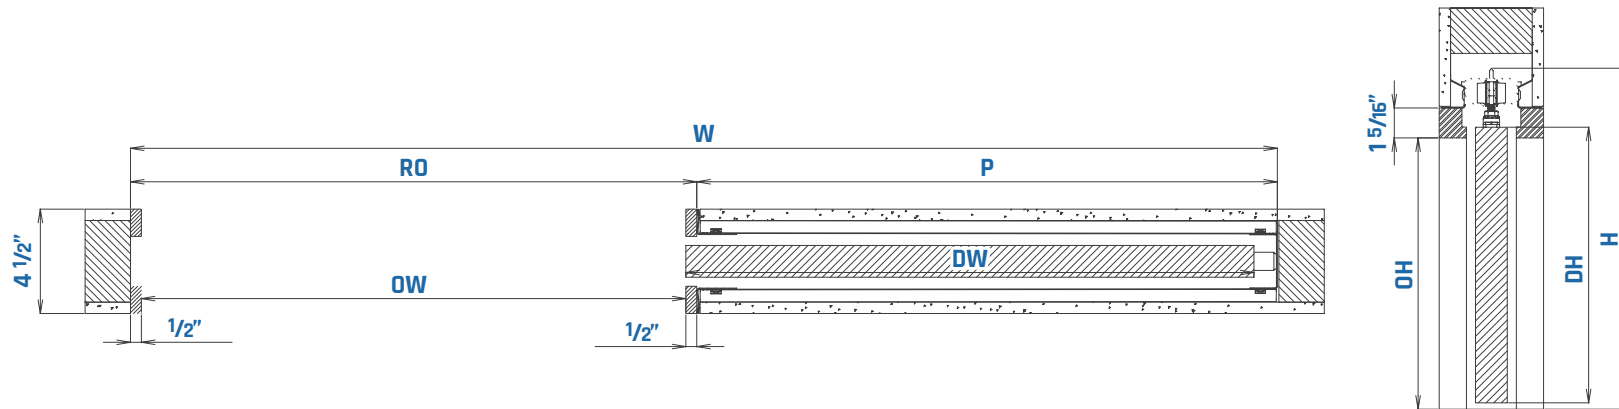

Rocket Door Frames

ROCKET POCKET US - SINGLE DOOR

SIZE CHART

DW	DH	STUD	RO	P	W	H	OW	OH
24"	80"	2x4	24"	24 5/8"	48 5/8"	82 3/4"	23"	79 7/8"
28"	80"	2x4	27 5/8"	28 5/8"	56 1/4"	82 3/4"	26 3/4"	79 7/8"
30"	80"	2x4	29 3/4"	30 5/8"	60 3/8"	82 3/4"	28 3/4"	79 7/8"
32"	80"	2x4	31 3/4"	32 5/8"	64 3/8"	82 3/4"	30 3/4"	79 7/8"
34"	80"	2x4	33 3/4"	34 5/8"	68 3/8"	82 3/4"	32 3/4"	79 7/8"
36"	80"	2x4	35 5/8"	36 5/8"	72 1/4"	82 3/4"	34 5/8"	79 7/8"